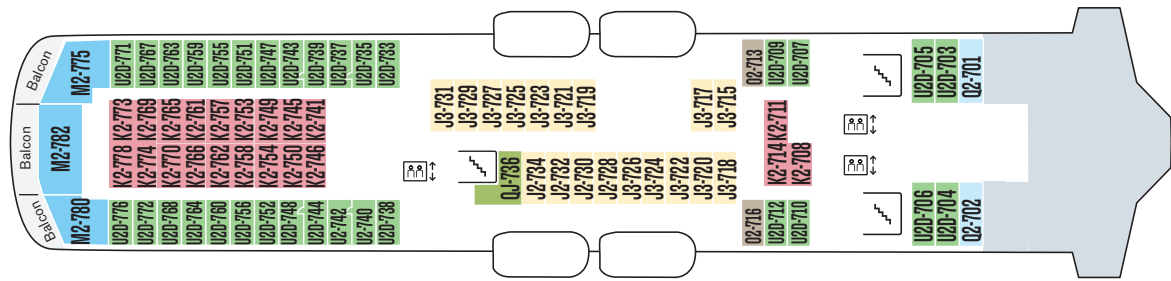

Pont d'observation

Espace public

Bar

Salon
1893

Sauna

Salle de
fitness

Restaurant
Flora

WC

Boutique

Brasserie
Árran

WC

WC

Salle de conférences

N2-494
N2-492
N2-490
N2-488
N2-486
N2-484
N2-482
N2-480
N2-478
N2-476
N2-474
N2-472
N2-470
N2-468
N2-466
U2D-464
U2D-462
U2D-460
U2D-458
U2D-456
U2D-454
U2D-452
U2D-450
U2D-448
U2D-446
U2D-444
U2D-442
U2D-440
U2D-438
U2D-436
U2D-434