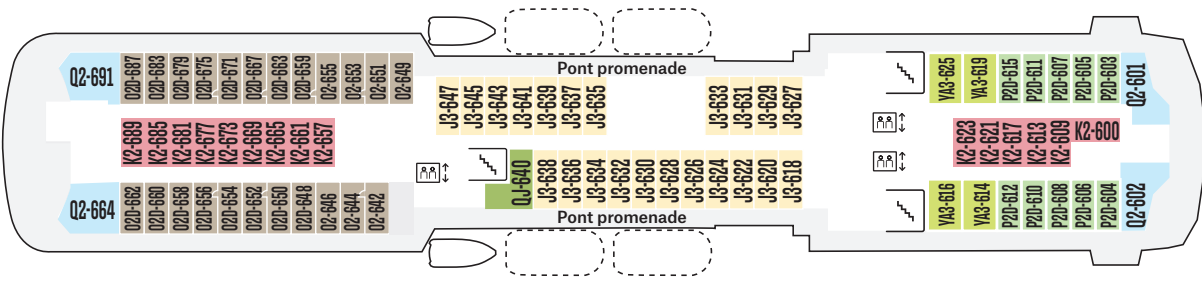

Pont d'observation

Espace public

Bar

Salon
1893

Sauna

Salle de
fitness

Restaurant
Flora

WC

Boutique

Brasserie
Árran

WC

WC

Salle de conférences

N2-494
N2-492
N2-490
N2-488
N2-486
N2-484
N2-482
N2-480
N2-478
N2-476
N2-474
N2-472
N2-470
N2-468
N2-466
U2D-464
U2D-462
U2D-460
U2D-458
U2D-456
U2D-454
U2D-452
U2D-450
U2D-448
U2D-446
U2D-444
U2D-442
U2D-440
U2D-438
U2D-436
U2D-434